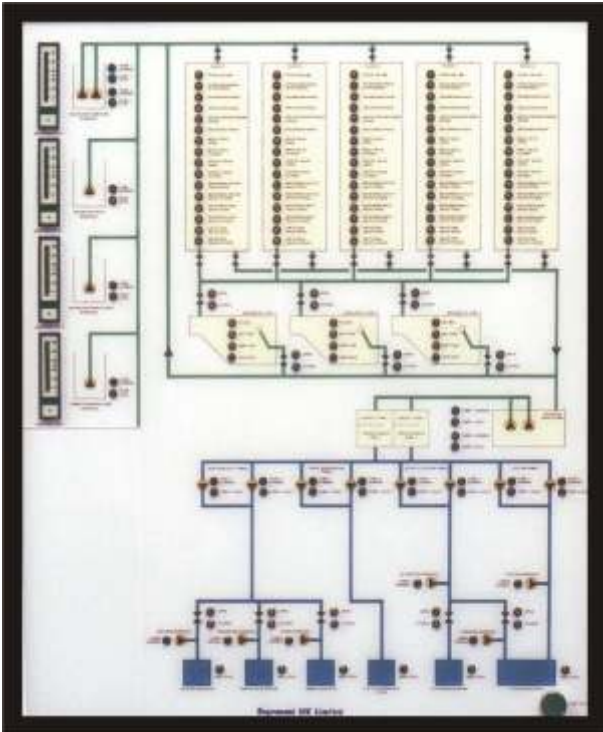

Rear Photo Etched Graphic

We also manufacture facia panels for control cabinets & desks.
Full manufacture of signs to any design.

With our experienced and dedicated team, we can give you the
Personal Service and high quality of workmanship you require.

From engineering and design to full manufacture, any type or size of
graphic in any language, together with wiring, framing associated
mounting and installation if required.

Types of Graphics:

-  • Rear Photo Etched
-  • Front Photo Etched
-  • Silk Screened
-  • Hand Painted
-  • Vinyl Graphic Diagrams
-  • Mosaic
-  • Braille

Rear Photo Etched Exterior Signs

Rear Photo Etched Graphic

MOSAIC

Size of tiles 25mm or 50mm square. clip-in type, metric sizes if preferred. Material Polycarbonate. Background colour permanently moulded in to provide a stable durable base. Diagrams can be silk-screened or hand painted depending on application. All tiles fitted into polycarbonate egg box type backing and fitted into frame wall mounted or panel mounted.

MATERIAL

All types are printed on Acrylic, Lexan, Steel and Aluminium.

REAR ILLUMINATED

Method of manufacture normally REAR PHOTO ETCHED with the exception of all the areas requiring illumination from the rear, which are left clear. Coloured lamps/LEDs mounted into backplate to line up with clear areas of the graphic. The end product is then an all flush fitting. Wires are multi-strand single PVC and fully identified.