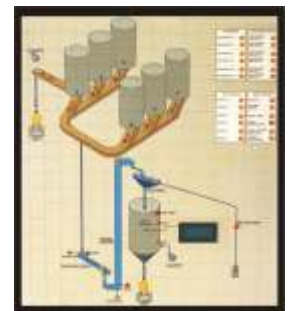

MATERIAL

All types are printed on Acrylic, Lexan, Steel and Aluminium.

REAR ILLUMINATED

Method of manufacture normally REAR PHOTO ETCHED with the exception of all the areas requiring illumination from the rear, which are left clear. Coloured lamps/LEDs mounted into backplate to line up with clear areas of the graphic. The end product is then an all flush fitting. Wires are multi-strand single PVC and fully identified.